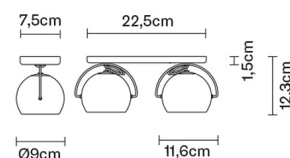

**BELUGA COLOUR**

**D57G2343**

Marc Sadler

**Dimensions**

**Description**

Wall/ceiling lamp with adjustable varnished crystal green painted diffusers. Polished chrome-plated metal structure.

**Voltage**

220-240V

**Socket**

2xGU10

**Light source and alternative bulbs**

cod. A11105C01

GU10 2x7W - LED  
Max Watt. 2x50W

**Material**

Crystal glass - Metal

**Available diffuser colours**

- Green
- Other colours available

**Available structure colours**

- Chrome

**Not included accessories**

Bulb

**Weight Lamp**

Net: 1.94 kg

**Packaging**

Gross weight: 1.94 kg  
Volume: 0.009 m<sup>3</sup>  
Number of boxes: 1

**Specs**

**In the same family**