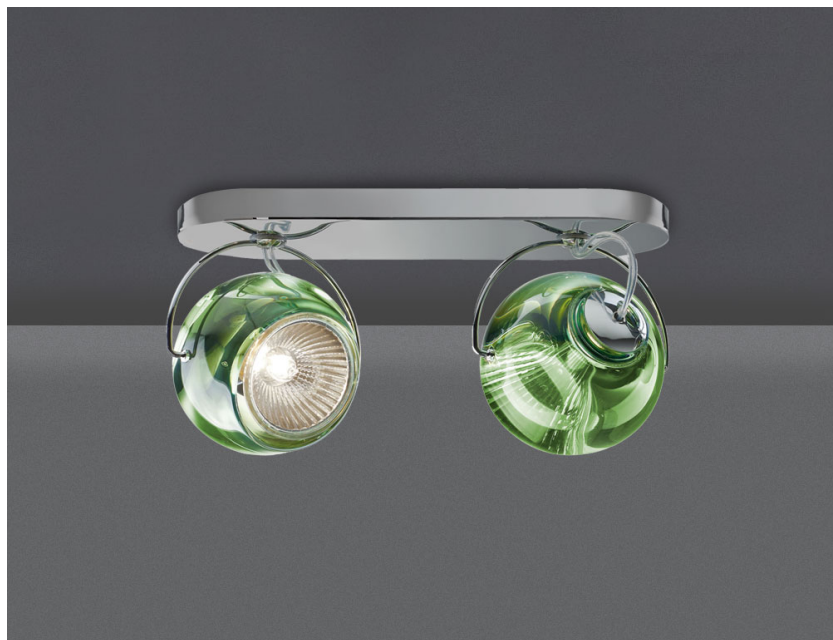

**BELUGA COLOUR**

**D57G2343**

Marc Sadler

**Dimensions**

**Description**

Wall/ceiling lamp with adjustable varnished crystal green painted diffusers. Polished chrome-plated metal structure.

**Voltage**

220-240V

**Socket**

2xGU10

**Light source and alternative bulbs**

cod. A11105C01

GU10 2x7W - LED  
Max Watt. 2x50W

**Material**

Crystal glass - Metal

**Available diffuser colours**

- Green
- Other colours available

**Available structure colours**

- Chrome

**Not included accessories**

Bulb

**Weight Lamp**

Net: 1.94 kg

**Packaging**