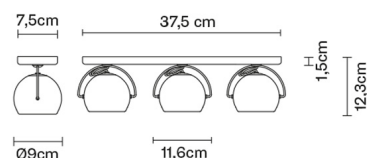

BELUGA COLOUR

D57G2531

Marc Sadler

Description

Wall/ceiling lamp with adjustable varnished crystal blue painted diffusers. Polished chrome-plated metal structure.

Dimensions

Voltage

220-240V

Socket

3xGU10

Light source and alternative bulbs

cod. A11105C01

GU10 3x7W - LED
Max Watt. 3x50W

Material

Crystal glass - Metal

Available diffuser colours

- Blue
- Other colours available

Available structure colours

- Chrome

Not included accessories

Bulb

Weight Lamp

Net: 2.95 kg

Packaging

Gross weight: 2.95 kg
Volume: 0.014 m³
Number of boxes: 1

Specs

In the same family