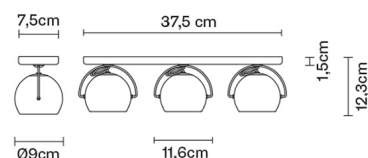

**BELUGA COLOUR**

**D57G2541**

Marc Sadler

**Description**

Wall/ceiling lamp with adjustable varnished crystal copper ainted diffusers. Polished chrome-plated metal structure.

**Dimensions**

**Voltage**

220-240V

**Socket**

3xGU10

**Light source and alternative bulbs**

cod. A11105C01

GU10 3x7W - LED  
Max Watt. 3x50W

**Material**

Crystal glass - Metal

**Available diffuser colours**

- Copper
- Other colours available

**Available structure colours**

- Chrome

**Not included accessories**

Bulb

**Weight Lamp**

Net: 2.95 kg

**Packaging**

Gross weight: 2.95 kg  
Volume: 0.014 m<sup>3</sup>  
Number of boxes: 1

**Specs**

**In the same family**