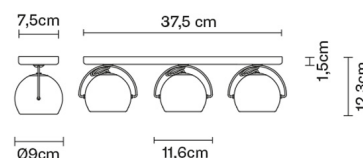

**BELUGA COLOUR**

**D57G2543**

Marc Sadler

**Description**

Wall/ceiling lamp with adjustable varnished crystal green painted diffusers. Polished chrome-plated metal structure.

**Dimensions**

**Voltage**

220-240V

**Socket**

3xGU10

**Light source and alternative bulbs**

cod. A11105C01

GU10 3x7W - LED  
Max Watt. 3x50W

**Material**

Crystal glass - Metal

**Available diffuser colours**

- Green
- Other colours available

**Available structure colours**

- Chrome

**Not included accessories**

Bulb

**Weight Lamp**

Net: 2.95 kg

**Packaging**

Gross weight: 2.95 kg  
Volume: 0.014 m<sup>3</sup>  
Number of boxes: 1

**Specs**

**In the same family**