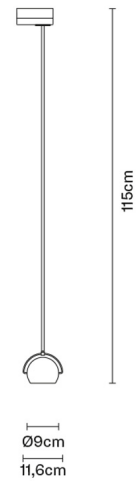

BELUGA COLOUR

D57J0531

Marc Sadler

Description

Track light with adjustable varnished crystal blue painted diffuser. Polished chrome-plated metal structure.

Voltage

220-240V

Socket

1xGU10

Light source and alternative bulbs

cod. A11105C01

GU10 1x7W - LED
Max Watt. 50W

Not included accessories

Bulb
Track

Weight Lamp

Net: 1.03 kg

Packaging

Gross weight: 2.01 kg
Volume: 0.035 m³
Number of boxes: 1

Specs

IP20

Dimensions

Material

Crystal glass - Metal

Available diffuser colours