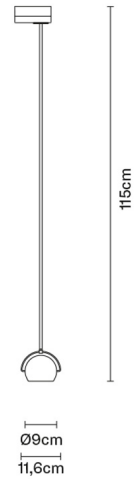

**BELUGA COLOUR**

**D57J0541**

Marc Sadler

**Description**

Track light with adjustable varnished crystal copper painted diffuser. Polished chrome-plated metal structure.

**Voltage**

220-240V

**Socket**

1xGU10

**Light source and alternative bulbs**

cod. A11105C01

GU10 1x7W - LED  
Max Watt. 50W

**Not included accessories**

Bulb  
Track

**Weight Lamp**

Net: 1.03 kg

**Packaging**

Gross weight: 2.01 kg  
Volume: 0.035 m<sup>3</sup>  
Number of boxes: 1

**Specs**

IP20

**Dimensions**

**Material**

Crystal glass - Metal

**Available diffuser colours**