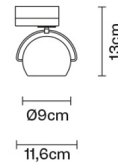

BELUGA COLOUR

D57J0700

Marc Sadler

Description

Track light with adjustable transparent crystal diffuser. Polished chrome-plated metal structure.

Dimensions

Voltage

220-240V

Available structure colours

■ Chrome

Not included accessories

Bulb
Track

Weight Lamp

Net: 0.86 kg

Packaging

Gross weight: 0.93 kg
Volume: 0.004 m³
Number of boxes: 1