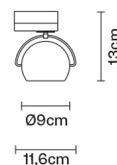

BELUGA COLOUR

D57J0703

Marc Sadler

Description

Track light with adjustable varnished crystal red painted diffuser. Polished chrome-plated metal structure.

Dimensions

Voltage

220-240V

Red

Other colours available

Available structure colours

Chrome

Not included accessories

Bulb
Track

Weight Lamp

Net: 0.86 kg

Packaging

Gross weight: 0.93 kg
Volume: 0.004 m³
Number of boxes: 1

Specs

IP20

In the same family