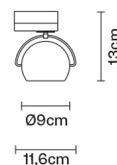

**BELUGA COLOUR**

**D57J0704**

Marc Sadler

**Description**

Track light with adjustable varnished crystal yellow painted diffuser. Polished chrome-plated metal structure.

**Dimensions**

**Voltage**

220-240V

**Socket**

1xGU10

**Light source and alternative bulbs**

cod. A11105C01

GU10 1x7W - LED  
Max Watt. 50W

**Material**

Crystal glass - Metal

**Available diffuser colours**

- Yellow
- Other colours available

**Available structure colours**

- Chrome

**Not included accessories**

Bulb  
Track

**Weight Lamp**

Net: 0.86 kg

**Packaging**

Gross weight: 0.93 kg  
Volume: 0.004 m<sup>3</sup>  
Number of boxes: 1

**Specs**

IP20

**In the same family**