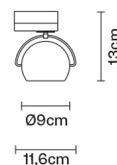

**BELUGA COLOUR**

**D57J0731**

Marc Sadler

**Description**

Track light with adjustable varnished crystal blue painted diffuser. Polished chrome-plated metal structure.

**Dimensions**

**Voltage**

220-240V

**Socket**

1xGU10

**Light source and alternative bulbs**

cod. A11105C01

GU10 1x7W - LED  
Max Watt. 50W

**Material**

Crystal glass - Metal

**Available diffuser colours**

- Blue
- Other colours available

**Available structure colours**

- Chrome

**Not included accessories**

Bulb  
Track

**Weight Lamp**

Net: 0.86 kg

**Packaging**

Gross weight: 0.93 kg  
Volume: 0.004 m<sup>3</sup>  
Number of boxes: 1

**Specs**

IP20

**In the same family**