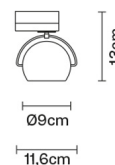

BELUGA COLOUR

D57J0741

Marc Sadler

Description

Track light with adjustable varnished crystal copper painted diffuser. Polished chrome-plated metal structure.

Dimensions

Voltage

220-240V

- Copper
- Other colours available

Available structure colours

- Chrome

Not included accessories

Bulb
Track

Weight Lamp

Net: 0.86 kg

Packaging

Gross weight: 0.93 kg
Volume: 0.004 m³
Number of boxes: 1

Specs

IP20

In the same family