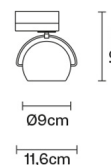

BELUGA COLOUR

D57J0743

Marc Sadler

Description

Track light with adjustable varnished crystal green painted diffuser. Polished chrome-plated metal structure.

Dimensions

Voltage

220-240V

- Green
- Other colours available

Available structure colours

- Chrome

Not included accessories

Bulb
Track

Weight Lamp

Net: 0.86 kg

Packaging

Gross weight: 0.93 kg
Volume: 0.004 m³
Number of boxes: 1

Specs

IP20

In the same family