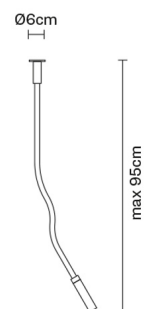

SNAKE

D63G0101

Francesco Lucchese

Description

Wall/ceiling lamp with pyrex diffuser. Polished chrome-plated metal structure. Flexible pipes covered by coloured silicon.

Dimensions

Voltage

220-240V

Socket

1xG9

Light source and alternative bulbs

cod. A11010C01

cod. A11003C20

G9 1x3,5W - LED
Max Watt. 48W

G9 1x48W
HSGST

Material

Net: 1.21 kg

Packaging

Gross weight: 1.71 kg
Volume: 0.01 m³
Number of boxes: 1

Specs

IP40