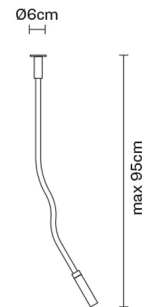

SNAKE

D63G0102

Francesco Lucchese

Dimensions

Description

Wall/ceiling lamp with pyrex diffuser. Polished chrome-plated metal structure. Flexible pipes covered by coloured silicon.

Voltage

220-240V

Socket

1xG9

Light source and alternative bulbs

cod. A11010C01

cod. A11003C20

G9 1x3,5W - LED
Max Watt. 48W

G9 1x48W
HSGST

Material

Net: 1.21 kg

Packaging

Gross weight: 1.71 kg
Volume: 0.01 m³
Number of boxes: 1

Specs

IP40