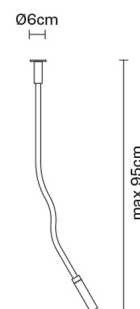

**SNAKE**

**D63G0131**

Francesco Lucchese

**Dimensions**

**Description**

Wall/ceiling lamp with pyrex diffuser. Polished chrome-plated metal structure. Flexible pipes covered by coloured silicon.

**Voltage**

220-240V

**Socket**

1xG9

**Light source and alternative bulbs**

cod. A11010C01

cod. A11003C20

G9 1x3,5W - LED  
Max Watt. 48W

G9 1x48W  
HSGST

**Weight Lamp**

Net: 1.21 kg

**Packaging**

Gross weight: 1.71 kg  
Volume: 0.01 m<sup>3</sup>  
Number of boxes: 1

**Specs**

IP40