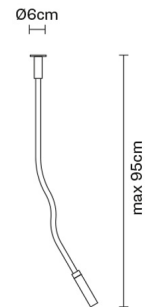

**SNAKE**

**D63G0132**

Francesco Lucchese

**Description**

Wall/ceiling lamp with pyrex diffuser. Polished chrome-plated metal structure. Flexible pipes covered by coloured silicon.

**Dimensions**

**Voltage**

220-240V

**Socket**

1xG9

**Light source and alternative bulbs**

cod. A11010C01

cod. A11003C20

G9 1x3,5W - LED  
Max Watt. 48W

G9 1x48W  
HSGST

**Weight Lamp**

Net: 1.21 kg

**Packaging**

Gross weight: 1.71 kg  
Volume: 0.01 m³  
Number of boxes: 1

**Specs**

IP40