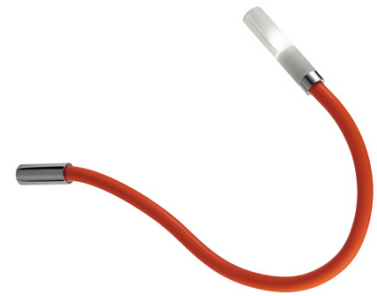

**SNAKE**

**D63G0132**

Francesco Lucchese

**Description**

Wall/ceiling lamp with pyrex diffuser. Polished chrome-plated metal structure. Flexible pipes covered by coloured silicon.

**Dimensions**

**Voltage**

220-240V

**Socket**

1xG9

**Light source and alternative bulbs**

cod. A11010C01

cod. A11003C20

G9 1x3,5W - LED  
Max Watt. 48W

G9 1x48W  
HSGST

**Material**

Pyrex® glass - Silicone - Metal

**Available diffuser colours**

- Orange
- Other colours available

**Available structure colours**

- Chrome

**Not included accessories**

Bulb