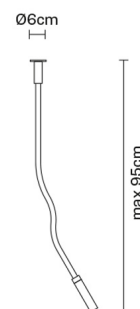

SNAKE

D63G0143

Francesco Lucchese

Dimensions

Description

Wall/ceiling lamp with pyrex diffuser. Polished chrome-plated metal structure. Flexible pipes covered by coloured silicon.

Voltage

220-240V

Socket

1xG9

Light source and alternative bulbs

cod. A11010C01

cod. A11003C20

G9 1x3,5W - LED
Max Watt. 48W

G9 1x48W
HSGST

Material

Net: 1.21 kg

Packaging

Gross weight: 1.71 kg
Volume: 0.01 m³
Number of boxes: 1

Specs

IP40