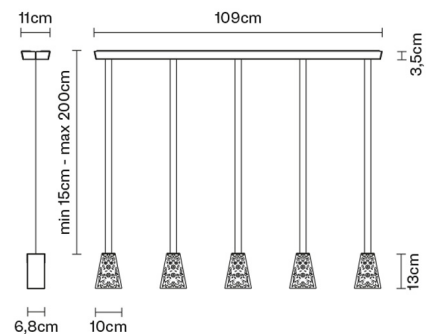

VICKY

**D69A0500**

Nicola Design

**Description**

Pendant lamp with crystal diffusers. Polished chrome-plated finishes.

**Dimensions**

**Voltage**

220-240V

**Socket**

5xG9

**Light source and alternative bulbs**

cod. A11010C01

cod. A11004C20

G9 5x3,5W - LED  
Max Watt. 5x60W

G9 5x60W  
HSGST

**Material**

Crystal glass - Metal

**Available diffuser colours**

Transparent

**Available structure colours**

Chrome

**Not included accessories**

Bulb

**Weight Lamp**

Net: 10.48 kg

**Packaging**

Gross weight: 11.58 kg  
Volume: 0.098 m<sup>3</sup>  
Number of boxes: 1

**Specs**

**EAC** IP20

**In the same family**