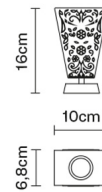

VICKY

D69B0100

Nicola Design

Description

Table lamp with crystal diffuser. Polished chrome-plated finishes.

Dimensions

Voltage

220-240V

Net: 1.61 kg

Packaging

Gross weight: 1.73 kg
Volume: 0.008 m³
Number of boxes: 1

Specs

IP20

In the same family

Pendant

Multiple pendant