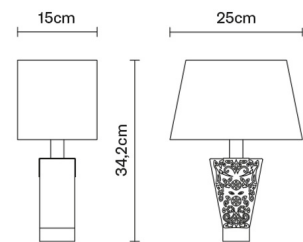

VICKY

D69B0301

Nicola Design

Dimensions

Description

Table lamp with crystal diffusers and fabric lampshade. Polished chrome-plated finishes. Equipped with a double source of light.

Voltage

220-240V

Double switch

Not included accessories

Bulb

Weight Lamp

Net: 1.94 kg

Packaging

Gross weight: 2.59 kg
Volume: 0.035 m³
Number of boxes: 1

Specs