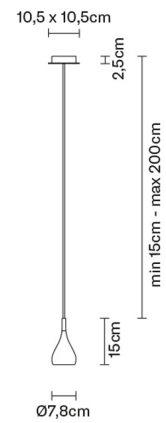

BIJOU

D75A0102

Prospero Rasulo

Description

Pendant lamp with black painted metal structures.

Dimensions

Voltage

220-240V

Socket

1xGU10

Light source and alternative bulbs

cod. A11105C01

cod. A11105C01

GU10 1x7W - LED
Max Watt. 50W

GU10 1x7W - LED

Material

Metal

Available structure colours

Black

Other colours available

Not included accessories

Bulb

Weight Lamp

Net: 0.63 kg

Packaging

Gross weight: 0.72 kg

Volume: 0.007 m³

Number of boxes: 1

Specs

EAC IP20

In the same family

Terra