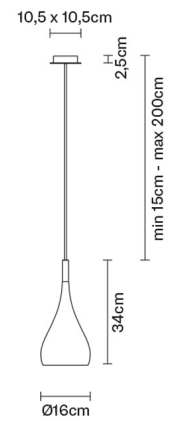

BIJOU

D75A0515

Prospero Rasulo

Description

Pendant lamp with polished chrome-plated metal structure.

Voltage

220-240V

Socket

1xE27

Light source and alternative bulbs

cod. A10234C01

E27 1x13W - LED
Max Watt. 205W

Not included accessories

Bulb

Weight Lamp

Net: 1.42 kg

Packaging

Gross weight: 1.98 kg
Volume: 0.026 m³
Number of boxes: 1

Specs

EAC IP20

Dimensions

Material

Metal

Available structure colours