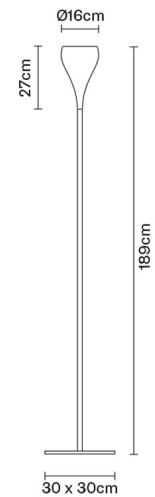

BIJOU

D75C0101

Prospero Rasulo

Description

Floor lamp with white painted metal structures.

Voltage

220-240V

Socket

1xE27

Light source and alternative bulbs

cod. A10234C01

E27 1x13W - LED
Max Watt. 205W

Not included accessories

Bulb
Light dimmer

Weight Lamp

Net: 8.2 kg

Packaging

Gross weight: 10.61 kg
Volume: 0.122 m³
Number of boxes: 2

Specs

IP20

Dimensions

Material

Metal

Available structure colours