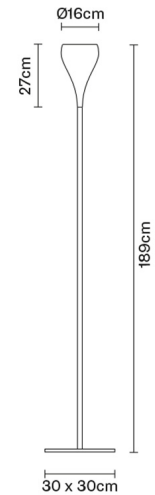

### Weight Lamp

Net: 8.2 kg

### Packaging

Gross weight: 10.61 kg  
Volume: 0.122 m<sup>3</sup>  
Number of boxes: 2

### Specs

IP20

### Dimensions