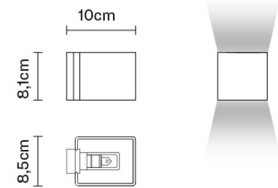

BIJOU

D75D1501

Prospero Rasulo

Description

Wall lamp with white painted metal structures.

Dimensions

Voltage

220-240V

Gross weight: 0.55 kg
Volume: 0.003 m³
Number of boxes: 1

Specs

ERC IP44