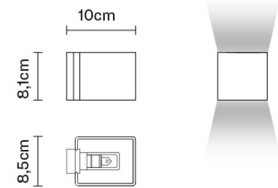

BIJOU

D75D1502

Prospero Rasulo

Description

Wall lamp with black painted metal structures.

Dimensions

Voltage

220-240V

Gross weight: 0.55 kg
Volume: 0.003 m³
Number of boxes: 1

Specs

EAC IP44