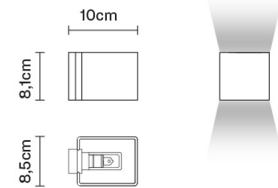

BIJOU

D75D1515

Prospero Rasulo

Description

Wall lamp with polished chrome-plated metal structure.

Dimensions

Voltage

220-240V

Gross weight: 0.55 kg
Volume: 0.003 m³
Number of boxes: 1

Specs

ERC IP44