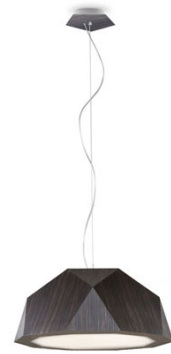

CRIO

**D81A0148**

Gio Minelli

### Description

Pendant lamp with aluminium cover, coupled with dark natural wood foil. Diffuser in opaline PMMA.