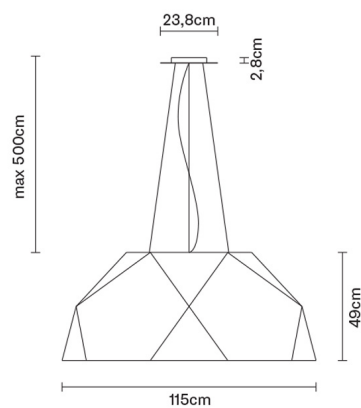

CRIO

D81A0301

Gio Minelli

Description

Pendant lamp with mat white painted aluminium. Diffuser in opaline PMMA.

Dimensions

Voltage

220-240V

Socket

10xE27

Material

Aluminium

Light source and alternative bulbs

cod. A10225C01

E27 10x18W - LED
Max Watt. 10x22W

Available diffuser colours

- White
- Other colours available

Not included accessories

Bulb

Weight Lamp

Net: 21.37 kg

Packaging

Gross weight: 28.67 kg
Volume: 1.016 m³
Number of boxes: 1

Specs