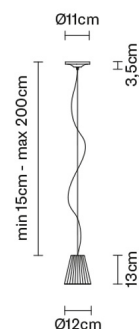

## Description

Diffuser in 24% lead glass, internally white painted. Polished chrome metal support.

## Dimensions