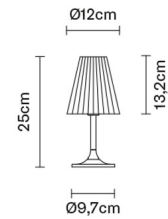

FLOW

D87B0100

Nicola Design

Dimensions

Description

Table lamp with diffuser in crystal glass. Clear finish. Polished chrome metal support.

Voltage

220-240V

Net: 1.33 kg

Packaging

Gross weight: 1.59 kg
Volume: 0.012 m³
Number of boxes: 1

Specs

IP20

In the same family

Pendant

Wall