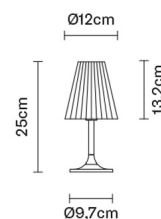

FLOW

D87B0101

Nicola Design

Description

Diffuser in 24% lead glass. Internally white painted. Polished chrome metal support.

Dimensions

Voltage

220-240V

Net: 1.33 kg

Packaging

Gross weight: 1.59 kg
Volume: 0.012 m³
Number of boxes: 1

Specs

IP20

In the same family

Pendant

Wall