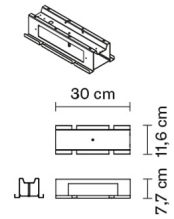

Weight Lamp

Net: 1.04 kg

Packaging

Gross weight: 1.17 kg

Volume: 0.006 m³

Number of boxes: 1

Specs

ERC IP20

Dimensions

Material