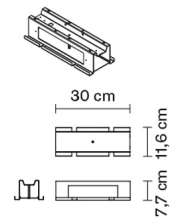

Included accessories

2 Drivers

Not included accessories

LED bars

Weight Lamp

Net: 1.31 kg

Packaging

Gross weight: 1.44 kg

Volume: 0.006 m³

Number of boxes: 1

Specs

ERC IP20

Dimensions

Material