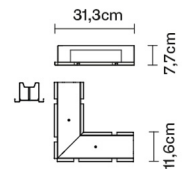

TILE

D95M0663

Pamio Design

Dimensions

Description

Voltage

Dimmable LED

1..10V

Packaging

Gross weight: 3.07 kg

Volume: 0.006 m³

Number of boxes: 1

Specs

ERC IP20