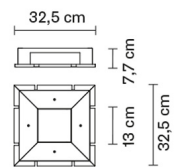

TILE

D95M0763

Pamio Design

Dimensions

Description

Voltage

Dimmable LED

1..10V

Packaging

Gross weight: 3.12 kg

Volume: 0.006 m³

Number of boxes: 1

Specs

 IP20