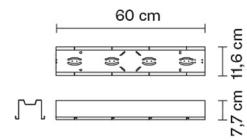

TILE

D95M1363

Pamio Design

Dimensions

Description

Voltage

220-240V

Socket

4xGU10

Material

Light source and alternative bulbs

cod. A11105C01

GU10 4x7W - LED
Max Watt. 4x50W

Not included accessories

Bulb

Weight Lamp

Net: 1.77 kg

Packaging

Gross weight: 2.02 kg
Volume: 0.011 m³
Number of boxes: 1

Specs

 IP20