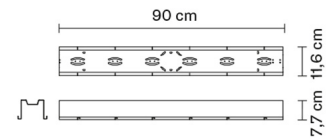

TILE

D95M1463

Pamio Design

Dimensions

Description

Voltage

220-240V

Socket

6xGU10

Material

Light source and alternative bulbs

cod. A11105C01

GU10 6x7W - LED
Max Watt. 6x50W

Not included accessories

Bulb

Weight Lamp

Net: 2.83 kg

Packaging

Gross weight: 3.14 kg
Volume: 0.014 m³
Number of boxes: 1

Specs

 IP20