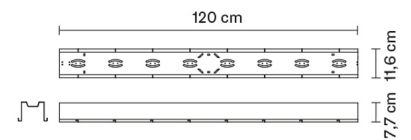

TILE

D95M1563

Pamio Design

Dimensions

Description

Voltage

220-240V

Socket

8xGU10

Material

Light source and alternative bulbs

cod. A11105C01

GU10 8x7W - LED
Max Watt. 8x50W

Not included accessories

Bulb

Weight Lamp

Net: 3.78 kg

Packaging

Gross weight: 4.23 kg
Volume: 0.022 m³
Number of boxes: 1

Specs

 IP20