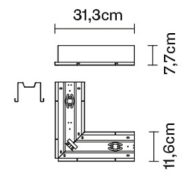

TILE

D95M1663

Pamio Design

Dimensions

Description

Voltage

220-240V

Socket

Net: 1.53 kg

Packaging

Gross weight: 2 kg
Volume: 0.019 m³
Number of boxes: 1

Specs

 IP20