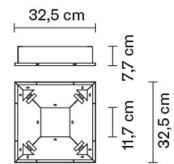

TILE

D95M1763

Pamio Design

Dimensions

Description

Voltage

220-240V

Socket

4xGU10

Material

Light source and alternative bulbs

cod. A11105C01

GU10 4x7W - LED
Max Watt. 4x50W

Not included accessories

Bulb

Weight Lamp

Net: 2.86 kg

Packaging

Gross weight: 3.33 kg
Volume: 0.019 m³
Number of boxes: 1

Specs

 IP20