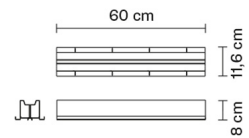

TILE

D95M2363

Pamio Design

Dimensions

Description

Voltage

Dimmable LED

1..10V

Material

Light source and alternative bulbs

Not included accessories

Strip LED
Driver

Weight Lamp

Net: 1.73 kg

Packaging

Gross weight: 1.98 kg
Volume: 0.011 m³
Number of boxes: 1