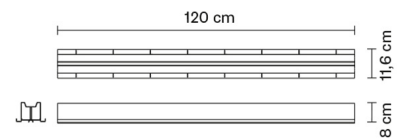

TILE

D95M2563

Pamio Design

Dimensions

Description

Voltage

Dimmable LED

1..10V

Material

Light source and alternative bulbs

Not included accessories

Strip LED
Driver

Weight Lamp

Net: 2.43 kg

Packaging

Gross weight: 2.88 kg
Volume: 0.022 m³
Number of boxes: 1