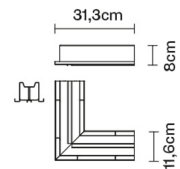

TILE

D95M2663

Pamio Design

Dimensions

Description

Voltage

Dimmable LED

1..10V

Material

Light source and alternative bulbs

Not included accessories

Strip LED
Driver

Weight Lamp

Net: 1.97 kg

Packaging

Gross weight: 2.1 kg
Volume: 0.006 m³
Number of boxes: 1