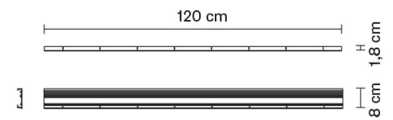

TILE

**D95M3563**

*Pamio Design*

---

**Dimensions**

**Description**

---

**Voltage**

---

**Material**

---

**Light source and alternative bulbs**

---

**Weight Lamp**

Net: 0.91 kg

**Packaging**

Gross weight: 1.36 kg

Volume: 0.022 m<sup>3</sup>

Number of boxes: 1

---

**Specs**