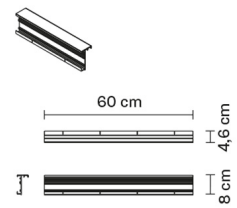

## Not included accessories

Strip LED  
Driver

**Weight Lamp**

Net: 1.05 kg

**Packaging**

Gross weight: 1.3 kg  
Volume: 0.011 m<sup>3</sup>  
Number of boxes: 1

## Dimensions

**Material**