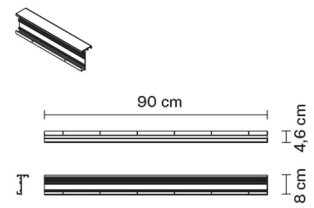

Not included accessories

Strip LED
Driver

Weight Lamp

Net: 1.68 kg

Packaging

Gross weight: 1.99 kg
Volume: 0.014 m³
Number of boxes: 1

Specs

ERC IP20

Dimensions

Material