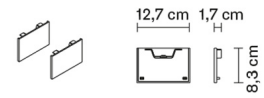

TILE

**D95Z2015**

*Pamio Design*

---

**Dimensions**

**Description**

---

**Voltage**

---

**Material**

---

**Light source and alternative bulbs**

---

**Weight Lamp**

Net: 0.15 kg

**Packaging**

Gross weight: 0.22 kg

Volume: 0.003 m<sup>3</sup>

Number of boxes: 1

---

**Specs**