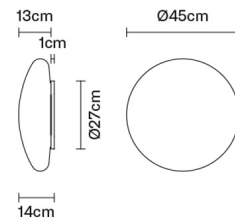

LUMI

**F07G1301**

Alberto Saggia & Valerio Sommella / D&G Studio

**Dimensions**

**Description**

Wall/ceiling lamp with diffuser in satin-finish white blown glass. Supporting structure made of metal or polyester reinforced with glass fibre, painted white.

Ceiling

**Weight Lamp**

Net: 4.18 kg

**Packaging**

Gross weight: 5.41 kg  
Volume: 0.069 m<sup>3</sup>  
Number of boxes: 1

**Specs**

**EAC** IP40