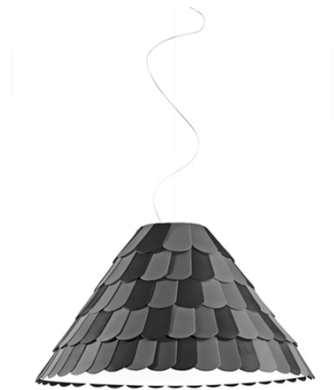

ROOFER

F12A0321

Benjamin Hubert

Description

Pendant lamp with three tone coloured scales, made of semi-rigid rubbery material. The lower part is closed by a fabric disk diffuser.

Dimensions

Voltage

220-240V

Socket

1xE27

Light source and alternative bulbs

cod. A10231C01

E27 1x22W - LED
Max Watt. 205W

Material

Polypropylene - Metal

Available diffuser colours

- Anthracite
- Other colours available

Available structure colours

- White

Not included accessories

Bulb

In the same family

Pendant

Pendant