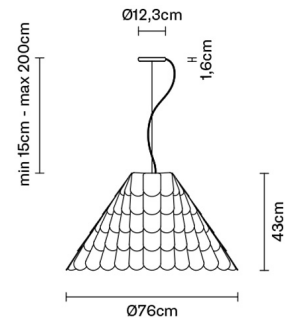

ROOFER

F12A0321

Benjamin Hubert

Description

Pendant lamp with three tone coloured scales, made of semi-rigid rubbery material. The lower part is closed by a fabric disk diffuser.

Dimensions

Voltage

220-240V

Socket

1xE27

Light source and alternative bulbs

cod. A10231C01

E27 1x22W - LED
Max Watt. 205W

Material

Polypropylene - Metal

Available diffuser colours

Weight Lamp

Net: 3.55 kg

Packaging

Gross weight: 5.99 kg
Volume: 0.488 m³
Number of boxes: 7

Specs